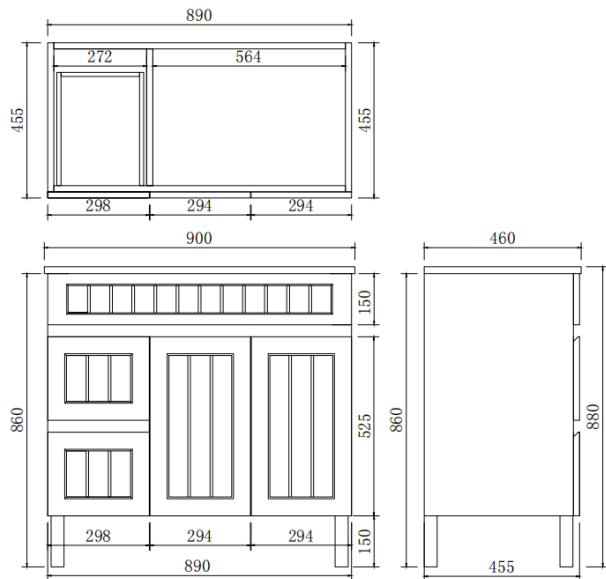

## Acacia Floor Vanity

**Product Code:** AC94LL-MW / AC94LL-MB

### Specification:

Material: PVC construction

Finish: Matte white / Matte black

Dimension: 900\*460\*880mm

Soft closing doors and drawers

Vanity top options:

Standard ceramic top - PC9046

Olivia ceramic top - 90BT / D900B / OMW900 / OMB900