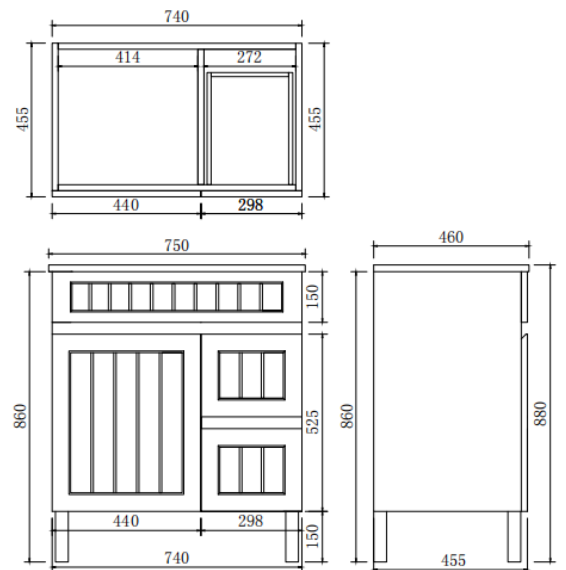

Acacia Floor Vanity

Product Code: AC74RL-MW / AC74RL-MB

Specification:

Material: PVC construction

Finish: Matte white / Matte black

Dimension: 750*460*880mm

Soft closing doors and drawers

Vanity top options:

Standard ceramic top - PC7546

Olivia ceramic top - 75BT / D750B / OMW750 / OMB750

Poly top - POLY7546B

Stone top (with choices of tap hole and waste hole position) -

ABW74 / ABT74 / ASNOW74 / AWSP74 / AGSP74 / AGalaxyB750 / ACar74 / ANmq74