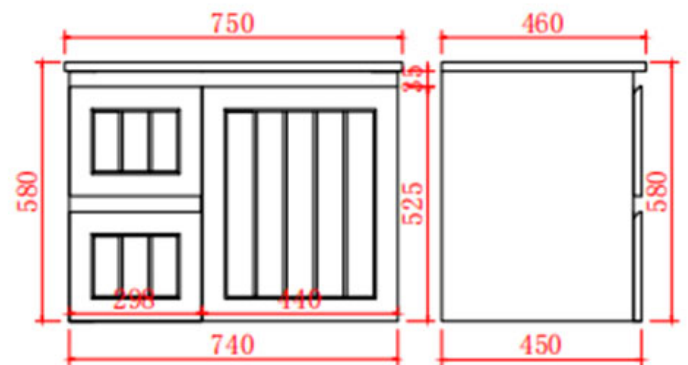

Acacia Wall Hung Vanity

Product Code: AC74LW-MW / AC74LW-MB

Specification:

Material: PVC construction

Finish: Matte white / Matte black

Dimension: 750*460*580mm

Left hand drawer , Soft closing doors and drawers