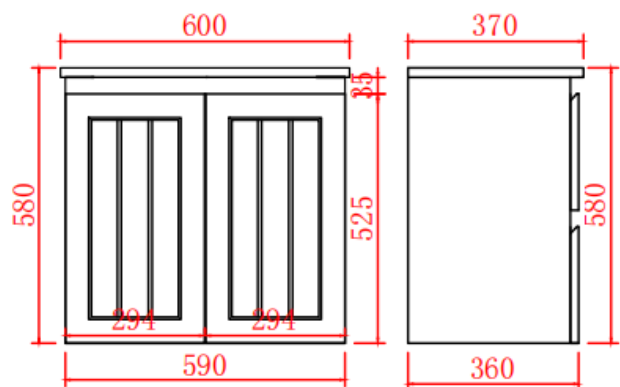

Acacia Wall Hung Vanity

**Product Code:** AC63W-MW

**Specification:**

Material: PVC construction

Finish: Matte white

Dimension: 600\*370\*580mm

Soft closing doors

Vanity top options:

Standard ceramic top - PC6036

Poly top - POLY6037B

Stone top (with choices of tap hole and waste hole position) - ABW63 /

ABT63 / ASNOW63