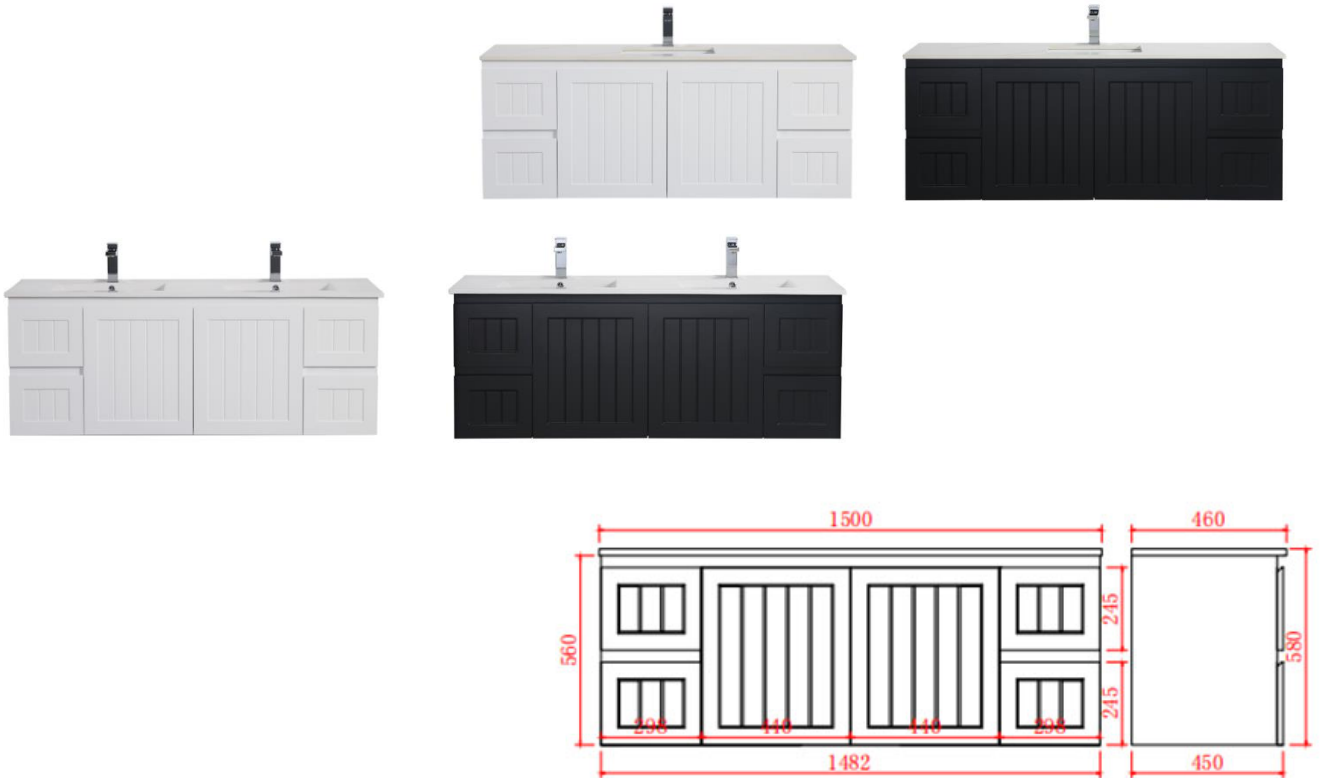

Acacia Wall Hung Vanity

Product Code: AC154W-MW / AC154W-MB

Specification:

Material: PVC construction

Finish: Matte white / Matte black

Dimension: 1500*460*500mm

Suitable for both single and double bowl, Push open drawer and shelf

Vanity top options:

Standard ceramic top - PC1546 (Single bowl) / PC1546D (Double bowl)

Stone top (available for undermount or above counter)

<https://www.poseidonbk.com.au/products/ceto/bellevue-vanity/acacia-wall-hung/ac154w/>