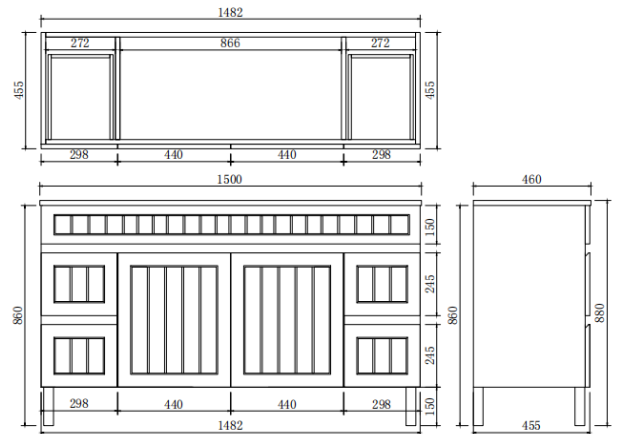

Acacia Floor Vanity

Product Code: AC154L-MW / AC154L-MB

Specification:

Material: PVC construction

Finish: Matte white / Matte black

Dimension: 1500*460*880mm

Suitable for both single and double bowls

Soft closing doors and drawers

Vanity top options:

Standard ceramic top - PC1546 (Single bowl) / PC1546D (Double bowl)

Stone top (available for undermount or above counter)

<https://www.poseidonbk.com.au/products/ceto/bellevue-vanity/acacia/acacia-ac154/>