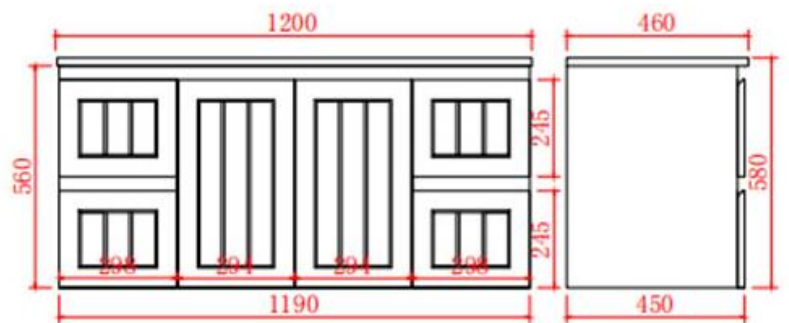

Acacia Wall Hung Vanity

Product Code: AC124W-MW / AC124W-MB

Specification:

Material: PVC construction

Finish: Matte white / Matte black

Dimension: 1200*460*580mm

Single bowl, Soft closing doors and drawers

Vanity top options:

Standard ceramic top - PC1246

Olivia ceramic top - D120B / 120BT / OMW1200 / OMB1200

Poly top - POLY1246B

Stone top (available for undermount or above counter)

<https://www.poseidonbk.com.au/products/ceto/bellevue-vanity/acacia-wall-hung/ac124w/>