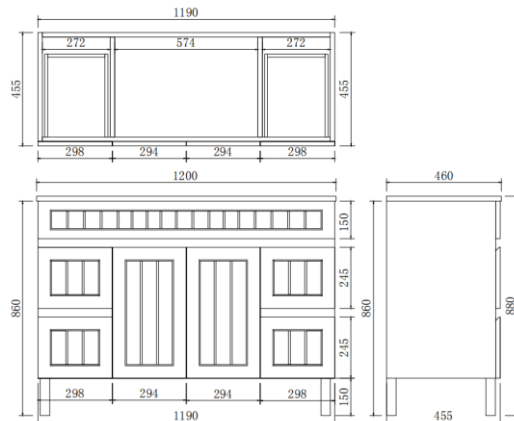

## Acacia Floor Vanity

**Product Code:** AC124L-MW / AC124L-MB

### Specification:

Material: PVC construction

Finish: Matte white / Matte black

Dimension: 1200\*460\*880mm

Soft closing doors and drawers

Vanity top options:

Standard ceramic top - PC1246 (Single bowl)

Olivia ceramic top -