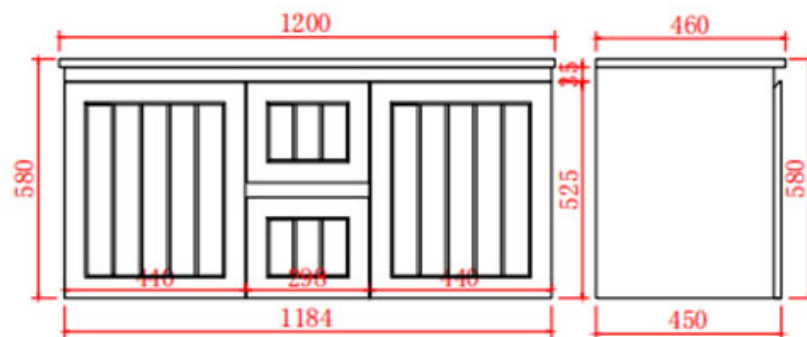

## Acacia Wall Hung Vanity

**Product Code:** AC124DW-MW / AC124DW-MB

### Specification:

Material: PVC construction

Finish: Matte white / Matte black

Dimension: 1200\*460\*580mm

Double bowl , Soft closing doors and drawers

Vanity top options:

Standard ceramic top - PC1246D

Olivia ceramic top - D120BB / 122BT / OMW1220 / OMB1220