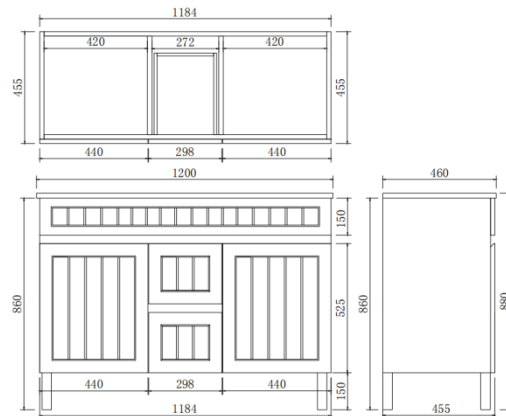

Acacia Floor Vanity

Product Code: AC124DL-MW / AC124DL-MB

Specification:

Material: PVC construction

Finish: Matte white / Matte black

Dimension: 1200*460*880mm

Soft closing doors and drawers

Vanity top options:

Standard ceramic top - PC1246D (Double bowl)

Olivia ceramic top -

Double bowl: D120BB / 122BT / OMW1220 / OMB1220

Stone top (available for undermount or above counter)

<https://www.poseidonbk.com.au/products/ceto/bellevue-vanity/acacia/ac124dl/>