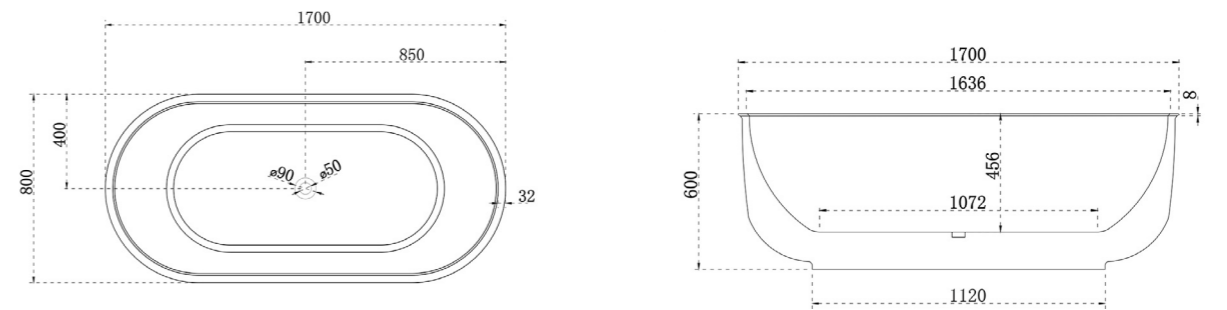

ALLY

ALLY

MAYFAIR

MAYFAIR