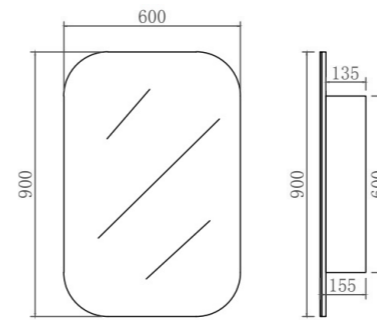

OLIVIA LED SHAVING CABINET

OLIVIA PLAIN SHAVING CABINET

OSV4090