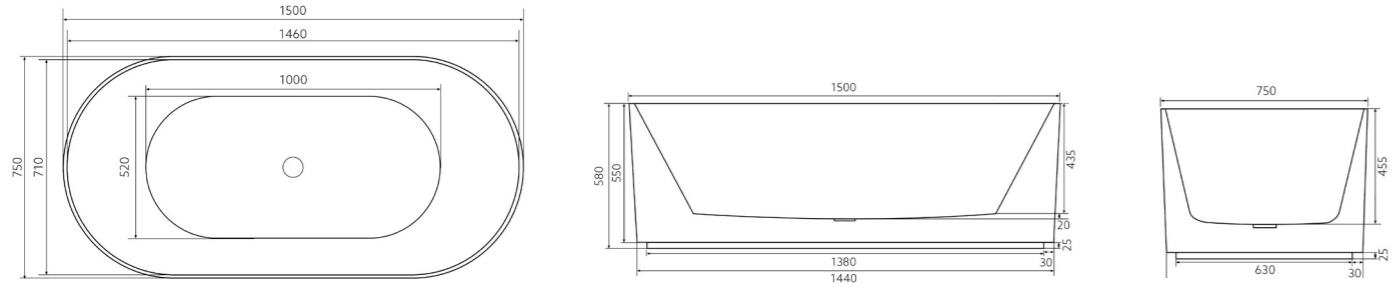

ALLY

1500mm