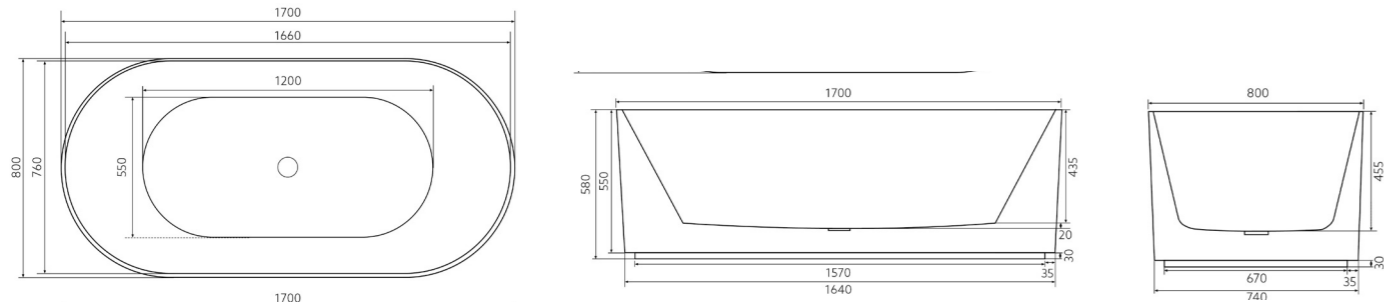

ALLY

1700mm

ALLY

MAYFAIR

MAYFAIR