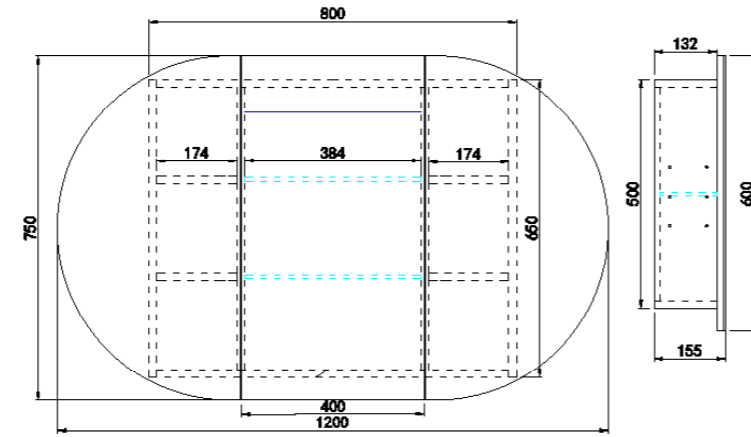

OLIVIA LED SHAVING CABINET

OPLSV1275

OLIVIA PLAIN SHAVING CABINET

OSV4090