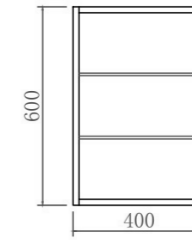

OLIVIA LED SHAVING CABINET

OLIVIA PLAIN SHAVING CABINET

OSV4090