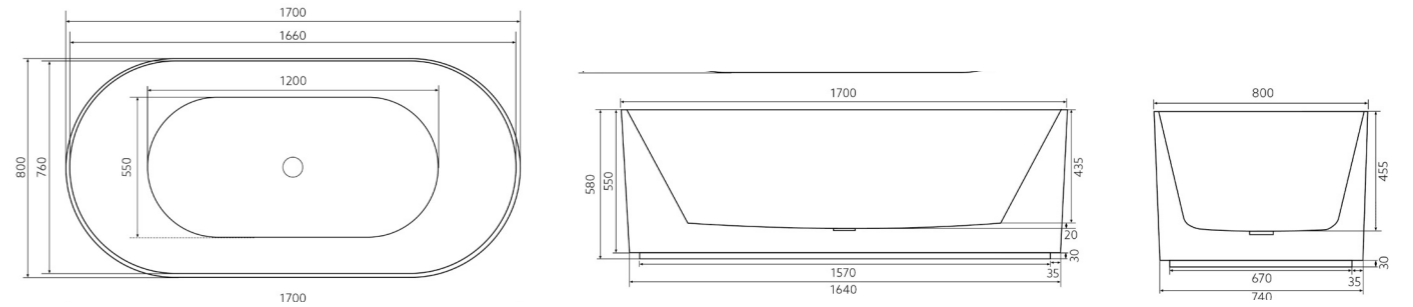

ALLY

ALLY

1700mm

MAYFAIR

MAYFAIR