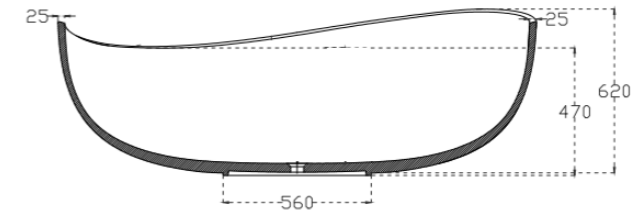

COMO

WAVE

SUNSHINE

BARI