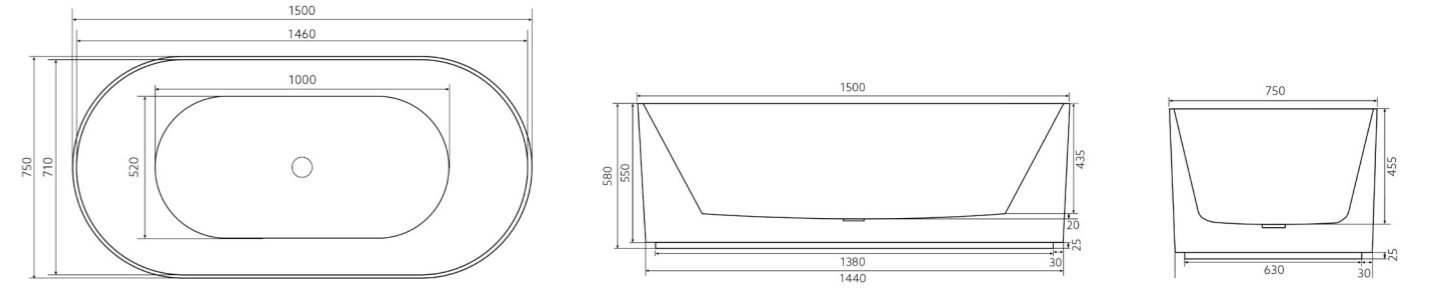

ALLY

1500mm