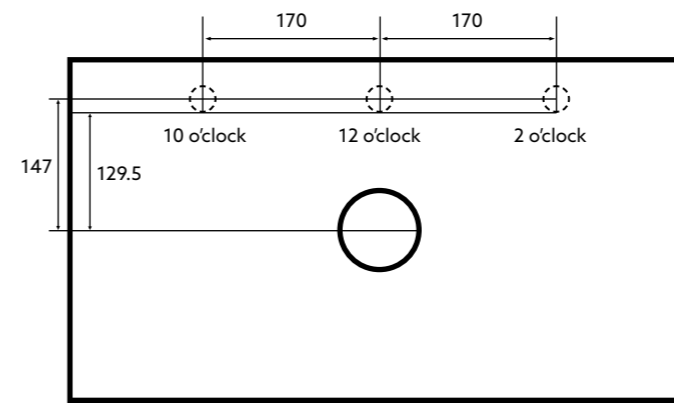

MARBLE STONE TOP - NERO MAQUINA

Slim		395*12mm	
ANmq639-UTH	———	600mm	$1000
ANmq739-UTH	———	750mm	$1000
ANmq939-UTH	ANmq939	900mm	$1000
ANmq1239-UTH	ANmq1239	1200mm	$1000
ANmq1239D-UTH	———	1200mm	$1000
ANmq1539-UTH	ANmq1539	1500mm	$1000
ANmq1539D-UTH	———	1500mm	$1000

Wide		505*12mm	
ANmq65-UTH	———	600mm	$1000
ANmq75-UTH	———	750mm	$1000
ANmq95-UTH	ANmq95	900mm	$1000
ANmq125-UTH	ANmq125	1200mm	$1000
ANmq125D-UTH	ANmq155	1200mm	$1000
ANmq155-UTH	———	1500mm	$1000
ANmq155D-UTH	———	1500mm	$1000

Rregular		460*12mm	
ANmq64-UTH	———	600mm	$1000
ANmq74-UTH	———	750mm	$1000
ANmq94-UTH	ANmq94	900mm	$1000
ANmq124-UTH	ANmq124	1200mm	$1000
ANmq124D-UTH	———	1200mm	$1000
ANmq154-UTH	ANmq154	1500mm	$1000
ANmq154D-UTH	———	1500mm	$1000

Curved		505*12mm	
ANmq65CV-UTH	———	600mm	$1000
ANmq75CV-UTH	ANmq75CV	750mm	$1000
ANmq95CV-UTH	ANmq95CV	900mm	$1000
ANmq125CV-UTH	ANmq125CV	1200mm	$1000
ANmq125CVD-UTH	———	1200mm	$1000
ANmq155CV-UTH	ANmq155CV	1500mm	$1000
ANmq155CVD-UTH	———	1500mm	$1000
ANmq185CVD-UTH	SNS185CV	1800mm	$1000