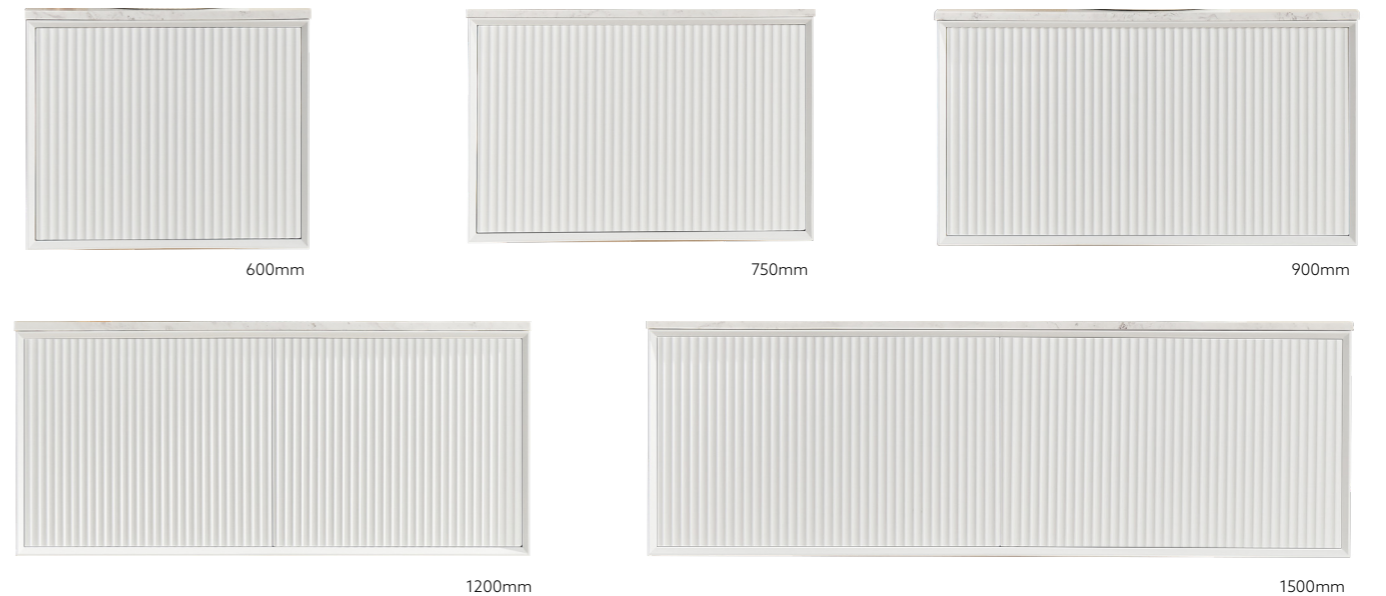

KIRRIBILLI

460(D)x480(H)mm

For a contemporary architectural style, the Kirribilli PVC wall hung collection features a sleek design with a push-open drawer and shelf for added convenience. Offering ample storage space, it leaves a remarkable WOW factor in your bathroom.