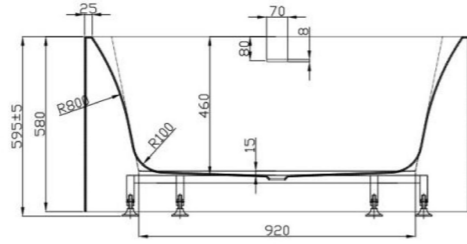

COMO

WAVE

SUNSHINE

BARI