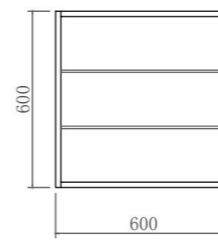

OLIVIA LED SHAVING CABINET

OLIVIA PLAIN SHAVING CABINET

OSV4090