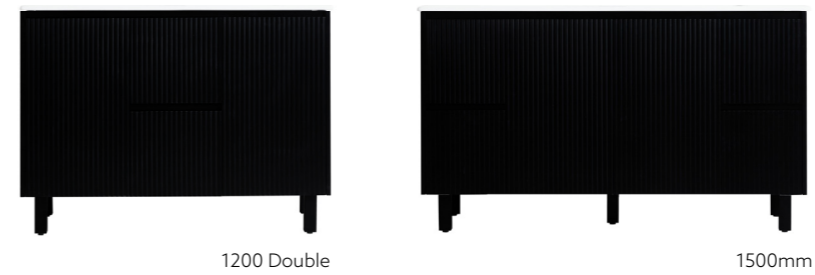

+ stone top

- QST \$ 2889

- MST \$ 2969

BRIGHTON

460(D)x860(H)mm

Customize your space with Brighton, the free-standing variation of Brindabella. Get connected with a distinct aesthetic with solid wood legs, Soft-closing Finger Pull drawers, and convenient storage solutions.