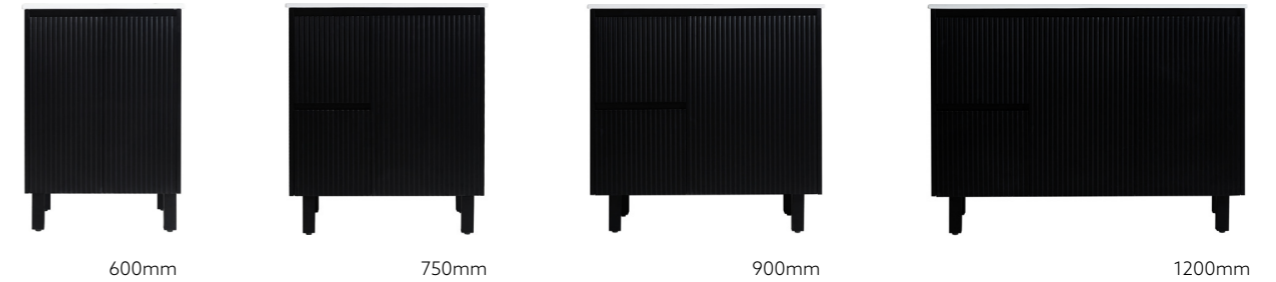

+ stone top

- QST \$ 2889

- MST \$ 2969

BRIGHTON

460(D)x860(H)mm

Customize your space with Brighton, the free-standing variation of Brindabella. Get connected with a distinct aesthetic with solid wood legs, Soft-closing Finger Pull drawers, and convenient storage solutions.