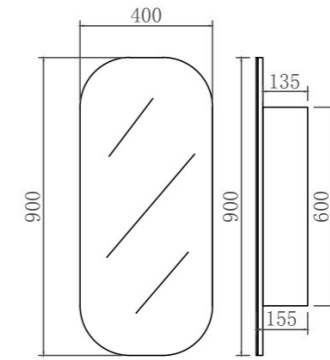

OLIVIA LED SHAVING CABINET

OLIVIA PLAIN SHAVING CABINET

OSTB1500

OSV4090