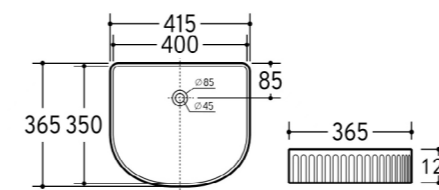

ROLO

STUDIO GROOVE

WAVE

CASCADE

CA4135AR