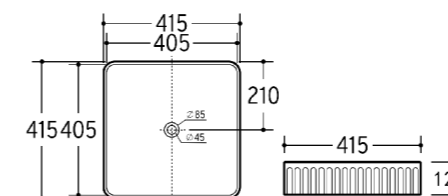

ROLO

STUDIO GROOVE

WAVE

CASCADE

CA415SQ