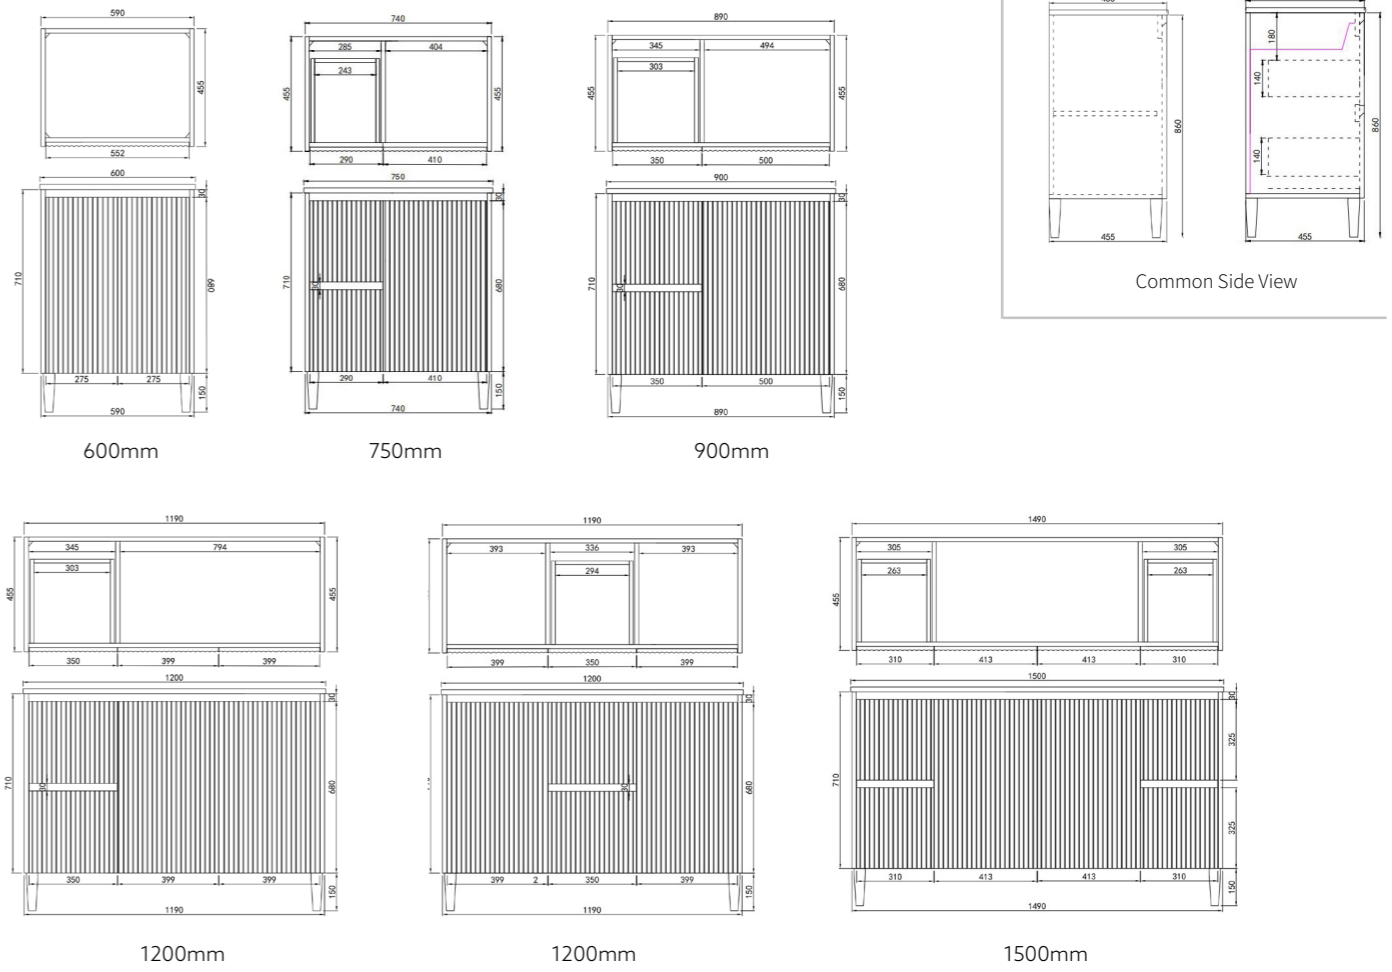

KIRRIBILLI

BRIGHTON

FREMANTLE

HARRINGTON