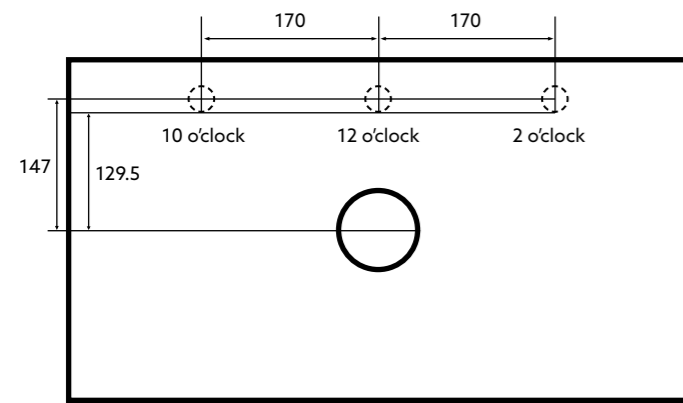

MARBLE STONE TOP - CARRARRA WHITE

Slim		395*12mm	
ACar639-UTH	———	600mm	$1000
ACar739-UTH	———	750mm	$1000
ACar939-UTH	SCA939	900mm	$1000
ACar1239-UTH	SCA1239	1200mm	$1000
ACar1239D-UTH	———	1200mm	$1000
ACar1539-UTH	SCA1539	1500mm	$1000
ACar1539D-UTH	———	1500mm	$1000

Wide		505*12mm	
ACar65-UTH	———	600mm	$1000
ACar75-UTH	———	750mm	$1000
ACar95-UTH	ACar95	900mm	$1000
ACar125-UTH	ACar125	1200mm	$1000
ACar125D-UTH	ACar155	1200mm	$1000
ACar155-UTH	———	1500mm	$1000
ACar155D-UTH	———	1500mm	$1000

Rregular		460*12mm	
ACar64-UTH	———	600mm	$1000
ACar74-UTH	———	750mm	$1000
ACar94-UTH	ACar94	900mm	$1000
ACar124-UTH	ACar124	1200mm	$1000
ACar124D-UTH	———	1200mm	$1000
ACar154-UTH	ACar154	1500mm	$1000
ACar154D-UTH	———	1500mm	$1000

Curved		505*12mm	
ACar65CV-UTH	———	600mm	$1000
ACar75CV-UTH	SCA75CV	750mm	$1000
ACar95CV-UTH	SCA95CV	900mm	$1000
ACar125CV-UTH	SCA125CV	1200mm	$1000
ACar125CVD-UTH	———	1200mm	$1000
ACar155CV-UTH	SCA155CV	1500mm	$1000
ACar155CVD-UTH	———	1500mm	$1000
ACar185CVD-UTH	SCA185CV	1800mm	$1000