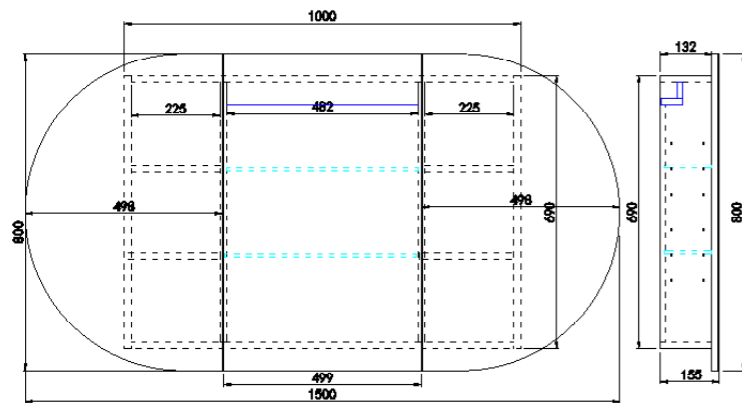

OLIVIA LED SHAVING CABINET

OPLSV1580

OLIVIA PLAIN SHAVING CABINET

OSV4090