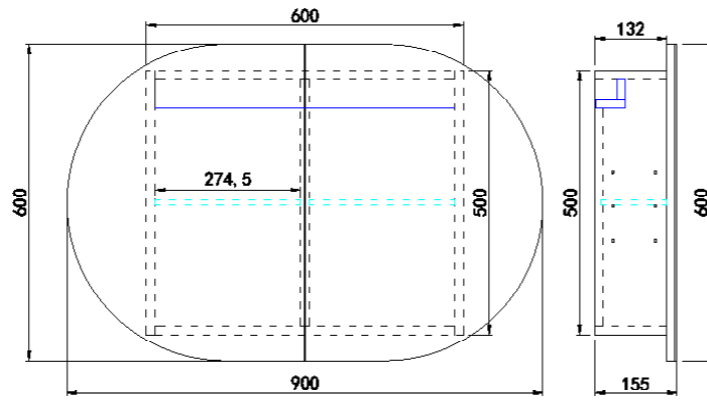

Size 1198*750*155mm

FMWSV1200
FMBSV1200 \$ 627

1500mm

Size 1480*750*155mm

FMWSV1500
FMBSV1500 \$ 737

OLIVIA LED SHAVING CABINET

OARSV6090

OPLSV9060