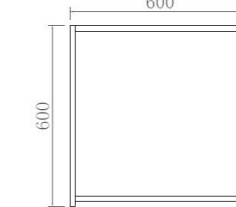

OLIVIA LED SHAVING CABINET

OLIVIA PLAIN SHAVING CABINET

OSV4090