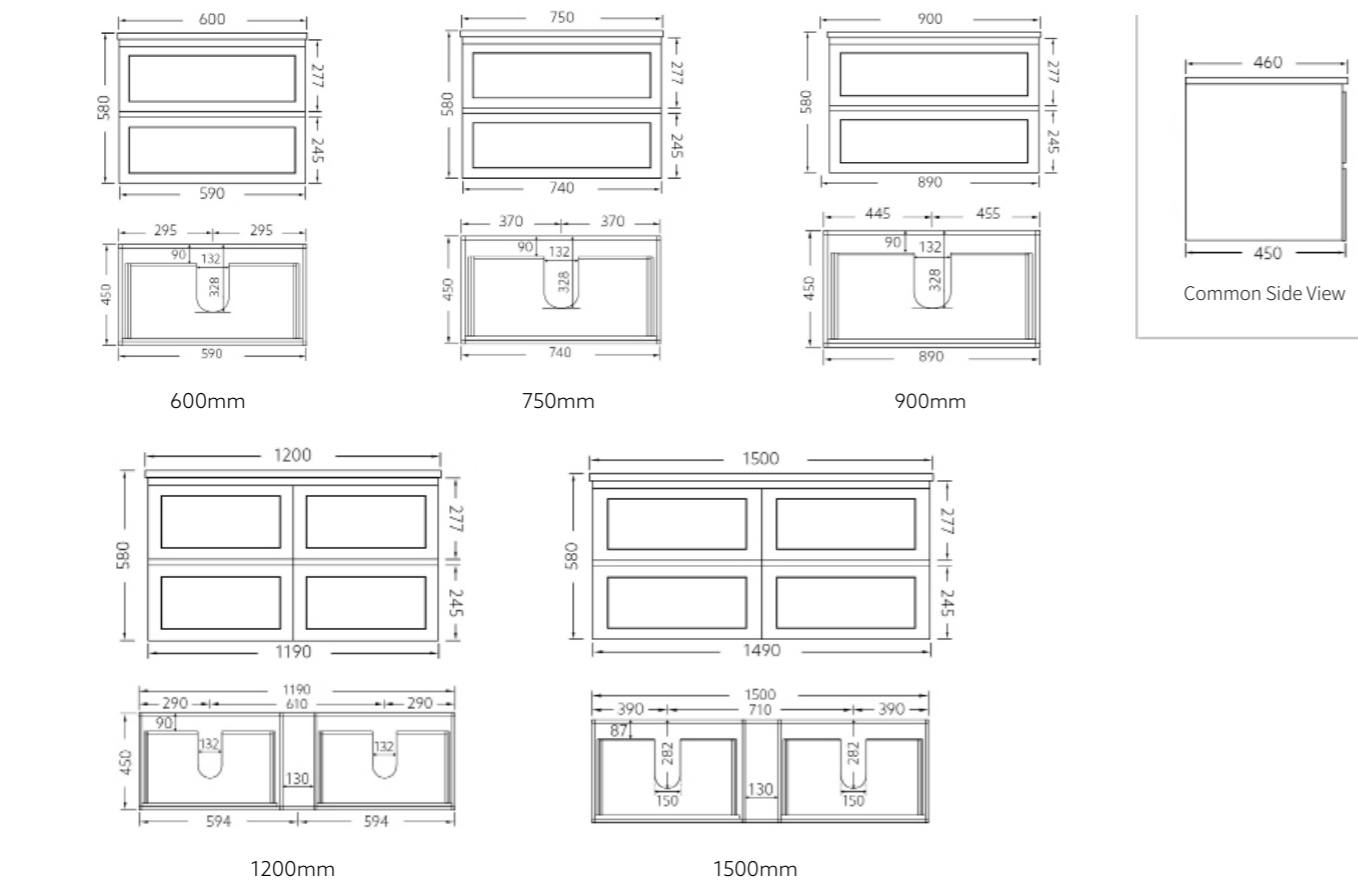

KIRRIBILLI

BRIGHTON

FREMANTLE

HARRINGTON