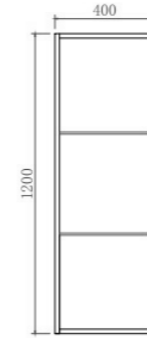

OSTB1500

OSV4090