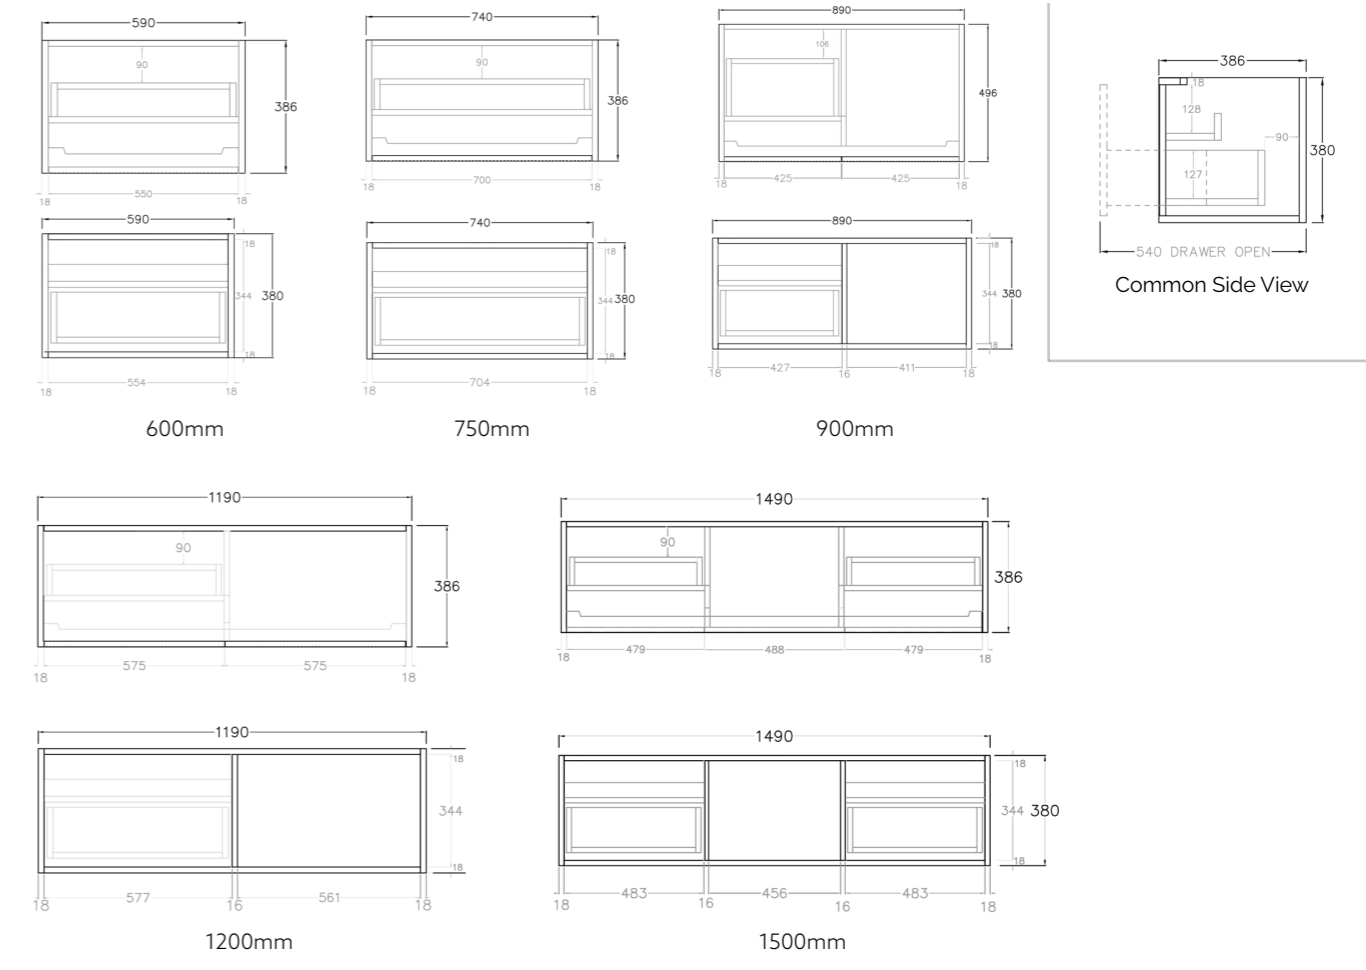

BELLEVUE Ensuite