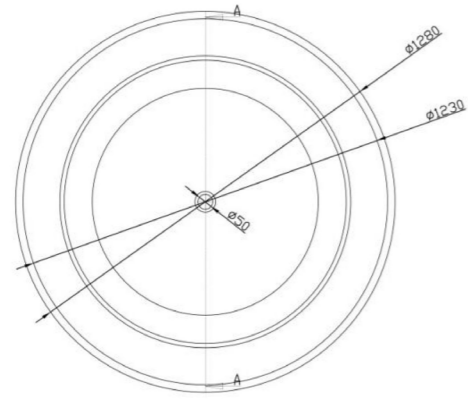

COMO

WAVE

SUNSHINE

BARI