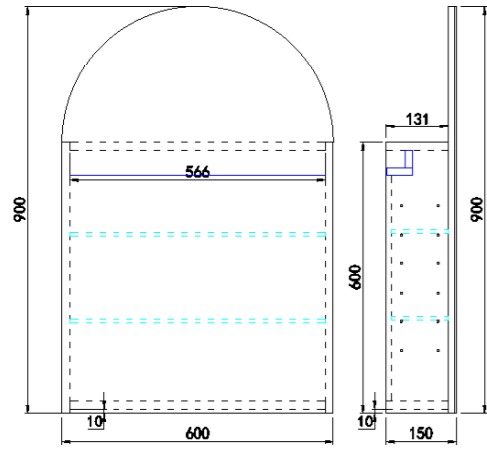

Size 1198*750*155mm

FMWSV1200
FMBSV1200 \$ 627

1500mm

Size 1480*750*155mm

FMWSV1500
FMBSV1500 \$ 737

OLIVIA LED SHAVING CABINET

OARSV6090

OPLSV9060