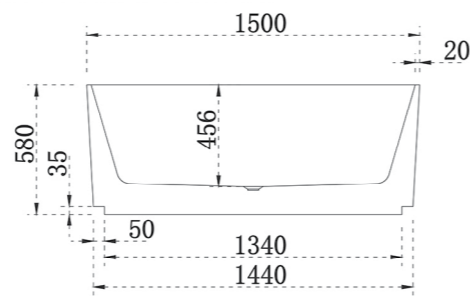

1500 Right

SUNSHINE