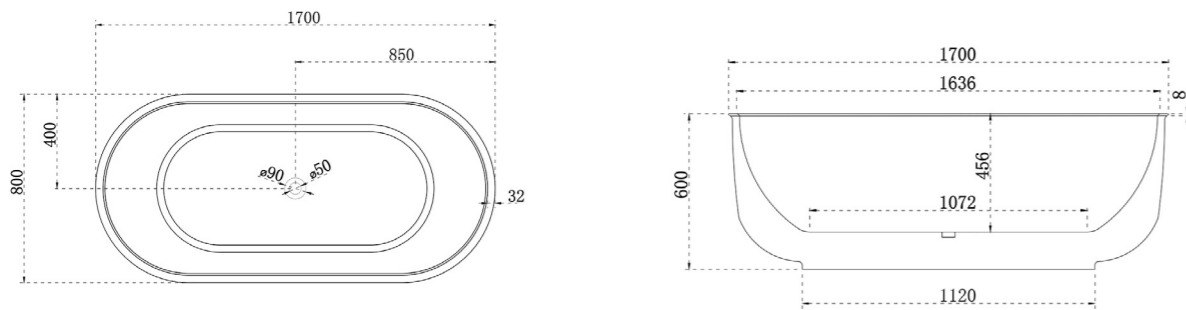

ALLY

ALLY

MAYFAIR

MAYFAIR