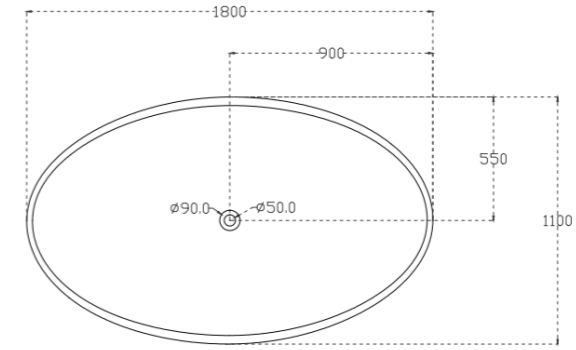

COMO

WAVE

SUNSHINE

BARI