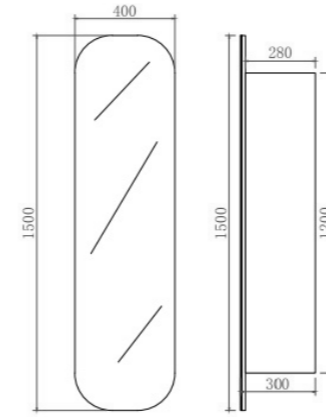

OLIVIA PLAIN SHAVING CABINET