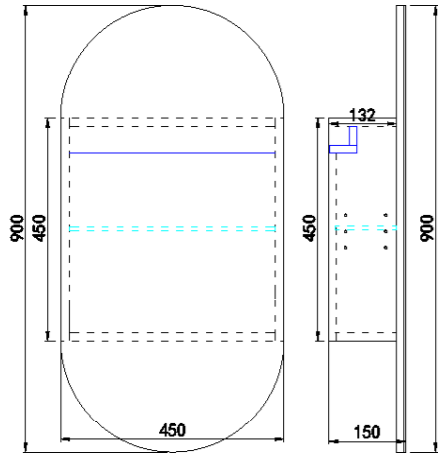

Size 1198*750*155mm

FMWSV1200
FMBSV1200 \$ 627

1500mm

Size 1480*750*155mm

FMWSV1500
FMBSV1500 \$ 737

OLIVIA LED SHAVING CABINET

OARSV6090

OPLSV9060