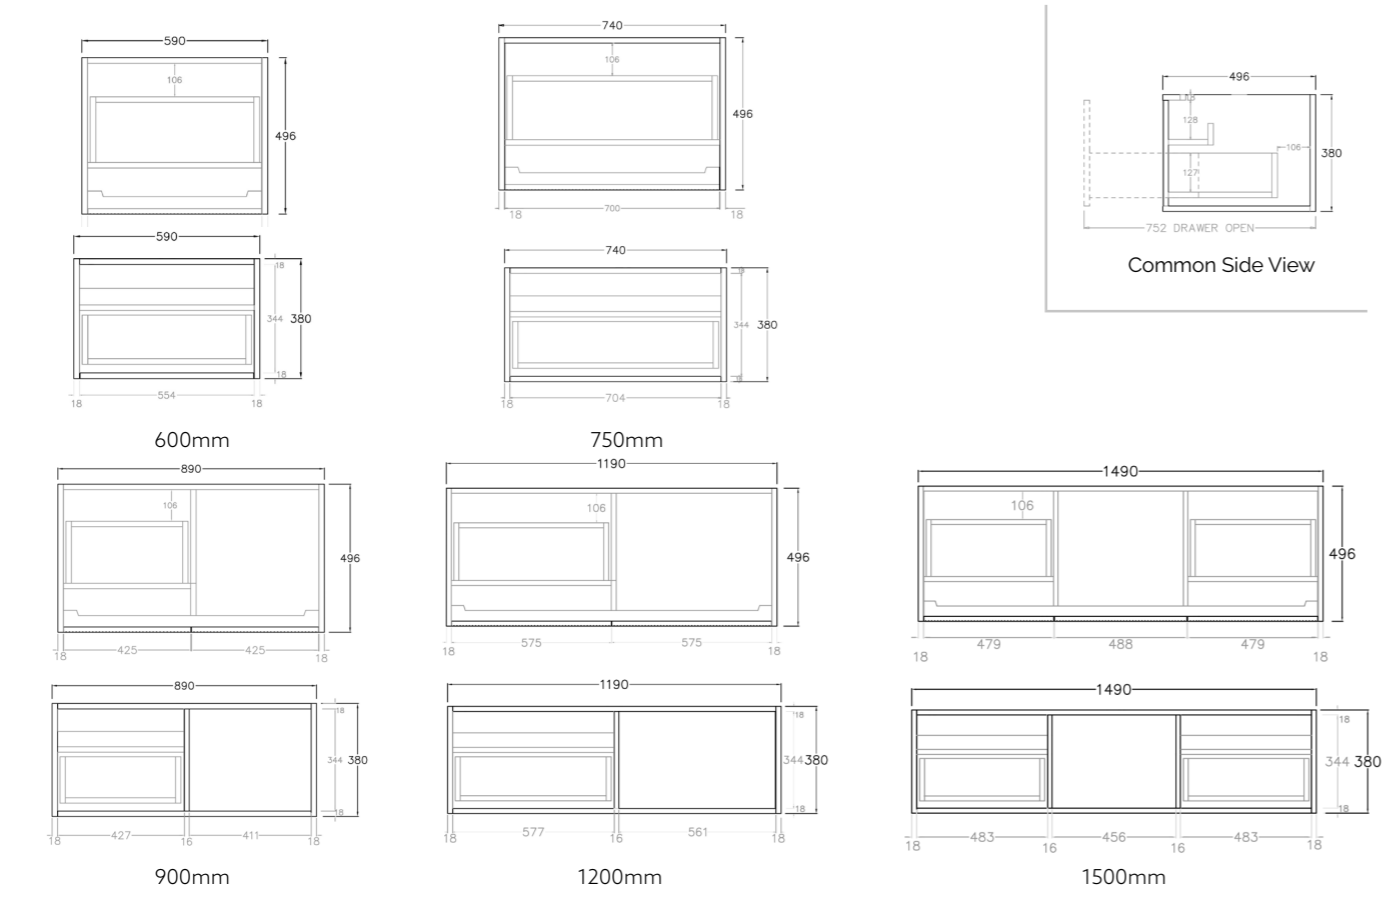

AVALON

BELLEVUE Ensuite

BELLEVUE

BRONTE