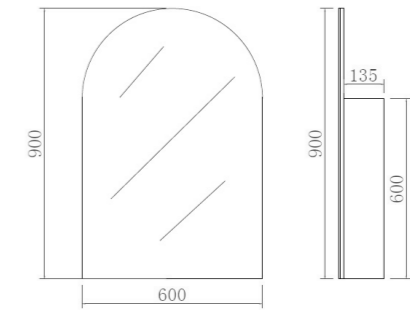

OLIVIA LED SHAVING CABINET

OLIVIA PLAIN SHAVING CABINET

OSV4090