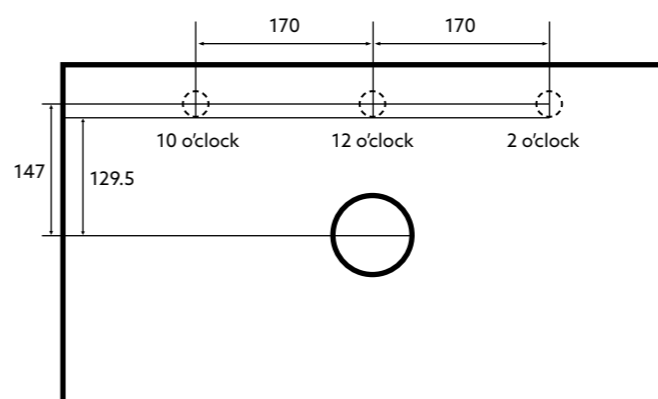

CAST STONE SOLID SURFACE TOP - NIGHT SKY

- Quarter Drilled Tap Hole 35mm at Back
- Drilled Through Waste Hole 100mm

Slim 395*12mm

SNS639-UTH	—	600mm	$1000
SNS739-UTH	—	750mm	$1000
SNS939-UTH	SNS939	900mm	$1000
SNS1239-UTH	SNS1239	1200mm	$1000
SNS1239D-UTH	—	1200mm	$1000
SNS1539-UTH	SNS1539	1500mm	$1000
SNS1539D-UTH	—	1500mm	$1000

Wide 505*12mm

SNS65-UTH	—	600mm	$1000
SNS75-UTH	—	750mm	$1000
SNS95-UTH	SNS95	900mm	$1000
SNS125-UTH	SNS125	1200mm	$1000
SNS125D-UTH	SNS155	1200mm	$1000
SNS155-UTH	—	1500mm	$1000
SNS155D-UTH	—	1500mm	$1000

Rregular 460*12mm

SCA64-UTH	—	600mm	$1000
SCA74-UTH	—	750mm	$1000
SCA94-UTH	SNS94	900mm	$1000
SCA124-UTH	SNS124	1200mm	$1000
SCA124D-UTH	—	1200mm	$1000
SCA154-UTH	SNS154	1500mm	$1000
SCA154D-UTH	—	1500mm	$1000

Curved 505*12mm

SNS65CV-UTH	—	600mm	$1000
SNS75CV-UTH	SNS75CV	750mm	$1000
SNS95CV-UTH	SNS95CV	900mm	$1000
SNS125CV-UTH	SNS125CV	1200mm	$1000
SNS125CVD-UTH	—	1200mm	$1000
SNS155CV-UTH	SNS155CV	1500mm	$1000
SNS155CVD-UTH	—	1500mm	$1000
SNS185CVD-UTH	SNS185CV	1800mm	$1000