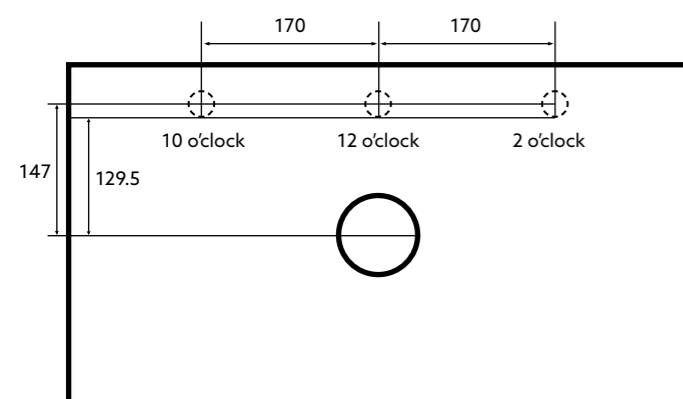

CAST STONE SOLID SURFACE TOP - CALACATTA

- Quarter Drilled Tap Hole 35mm at Back
- Drilled Through Waste Hole 100mm

Slim 395*12mm

SCA639-UTH	—	600mm	$1000
SCA739-UTH	—	750mm	$1000
SCA939-UTH	SCA939	900mm	$1000
SCA1239-UTH	SCA1239	1200mm	$1000
SCA1239D-UTH	—	1200mm	$1000
SCA1539-UTH	SCA1539	1500mm	$1000
SCA1539D-UTH	—	1500mm	$1000

Wide 505*12mm

SCA65-UTH	—	600mm	$1000
SCA75-UTH	—	750mm	$1000
SCA95-UTH	SCA95	900mm	$1000
SCA125-UTH	SCA125	1200mm	$1000
SCA125D-UTH	SCA155	1200mm	$1000
SCA155-UTH	—	1500mm	$1000
SCA155D-UTH	—	1500mm	$1000

Rregular 460*12mm

SCA64-UTH	—	600mm	$1000
SCA74-UTH	—	750mm	$1000
SCA94-UTH	SCA94	900mm	$1000
SCA124-UTH	SCA124	1200mm	$1000
SCA124D-UTH	—	1200mm	$1000
SCA154-UTH	SCA154	1500mm	$1000
SCA154D-UTH	—	1500mm	$1000

Curved 505*12mm

SCA65CV-UTH	—	600mm	$1000
SCA75CV-UTH	SCA75CV	750mm	$1000
SCA95CV-UTH	SCA95CV	900mm	$1000
SCA125CV-UTH	SCA125CV	1200mm	$1000
SCA125CVD-UTH	—	1200mm	$1000
SCA155CV-UTH	SCA155CV	1500mm	$1000
SCA155CVD-UTH	—	1500mm	$1000
SCA185CVD-UTH	SCA185CV	1800mm	$1000