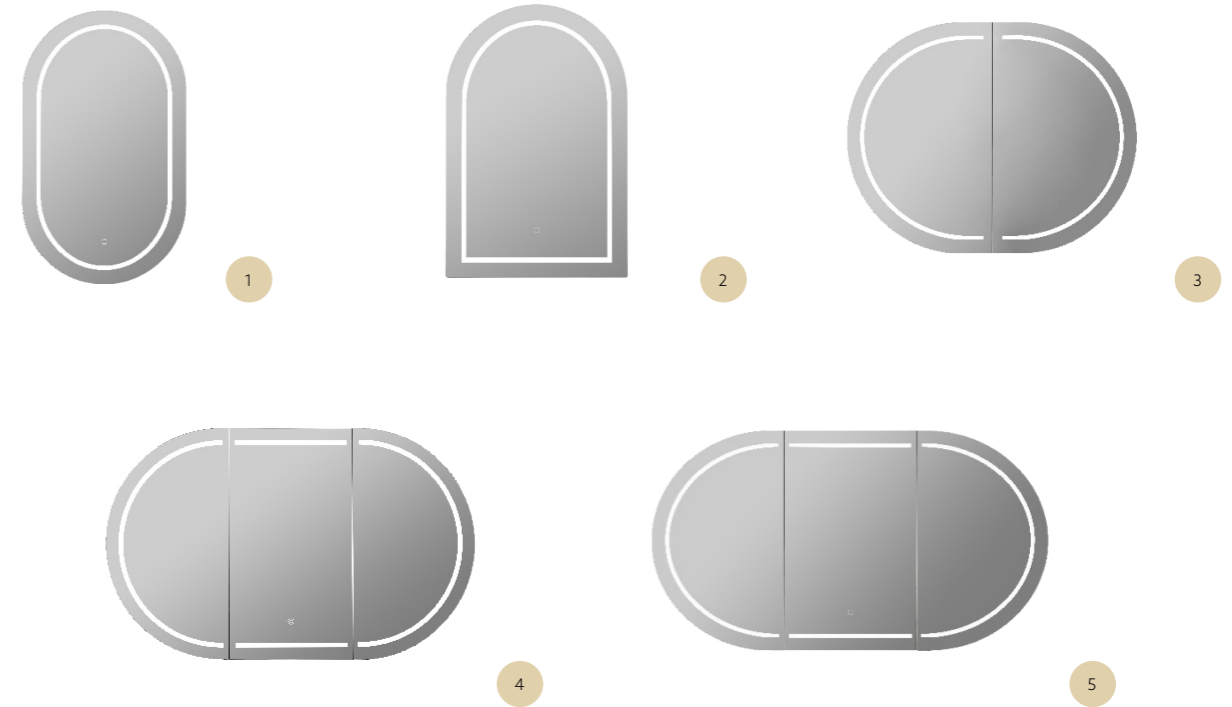

Olivia LED Mirror Cabinet

Type here

Colours

Features

- 3 Finger Pull Soft-Closing Doors
- 6000K Dimmable Cool White LED Strip Light
- Inner Cabinet LED Strip Light
- Sensor-Controlled On/Off
- Up to 50,000 hours of LED life
- Power Consumption: 24W
- Input Voltage: 110-240V
- Output Voltage: 12V
- IP44 Rated Hardwired Connection

1 OARSV4590

Size 450*900*155mm

OARSV4590MW-LED
OARSV4590MB-LED $ 660

2 OPLSV6090

Size 600*900*155mm

OPLSV6090MW-LED
OPLSV6090MB-LED $ 715

3 OPLSV9060

Size 900*600*155mm

OPLSV9060MW-LED
OPLSV9060MB-LED $ 850

4 OPLSV1275

Size 1200*750*155mm

OPLSV1275MW-LED
OPLSV1275MB-LED $ 1155

5 OPLSV1580

Size 1500*800*155mm

OPLSV1580MW-LED
OPLSV1580MB-LED $ 1350