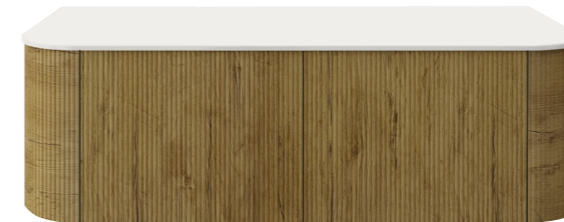

BRONTE

493(D)x347(H)mm

Embodying grace, the Bronte wall hung MDF cabinet showcases an exquisite wood grain texture and a meticulously crafted arc-shaped design. Its thermolaminated V-Groove and push-open drawer combine beauty with functionality.

1200mm

Vanity

Prime Oak

PO

Costal Oak

CO

Stone Top

Blank White

QST
(Quartz)

Nero Maquina

MST
(Marble)

Carrara White

750mm

KC75W-PO/CO $ 1385

+ stone top

- QST $ 1690

- MST $ 1839

900mm

KC95W-PO/CO $ 1519

+ stone top

- QST $ 1849

- MST $ 1939

1200mm

KC125W-PO/CO $ 1935

+ stone top

- QST $ 2329

- MST $ 2419

1500mm

KC155W-PO/CO $ 2390

+ stone top

- QST $ 2889

- MST $ 2969