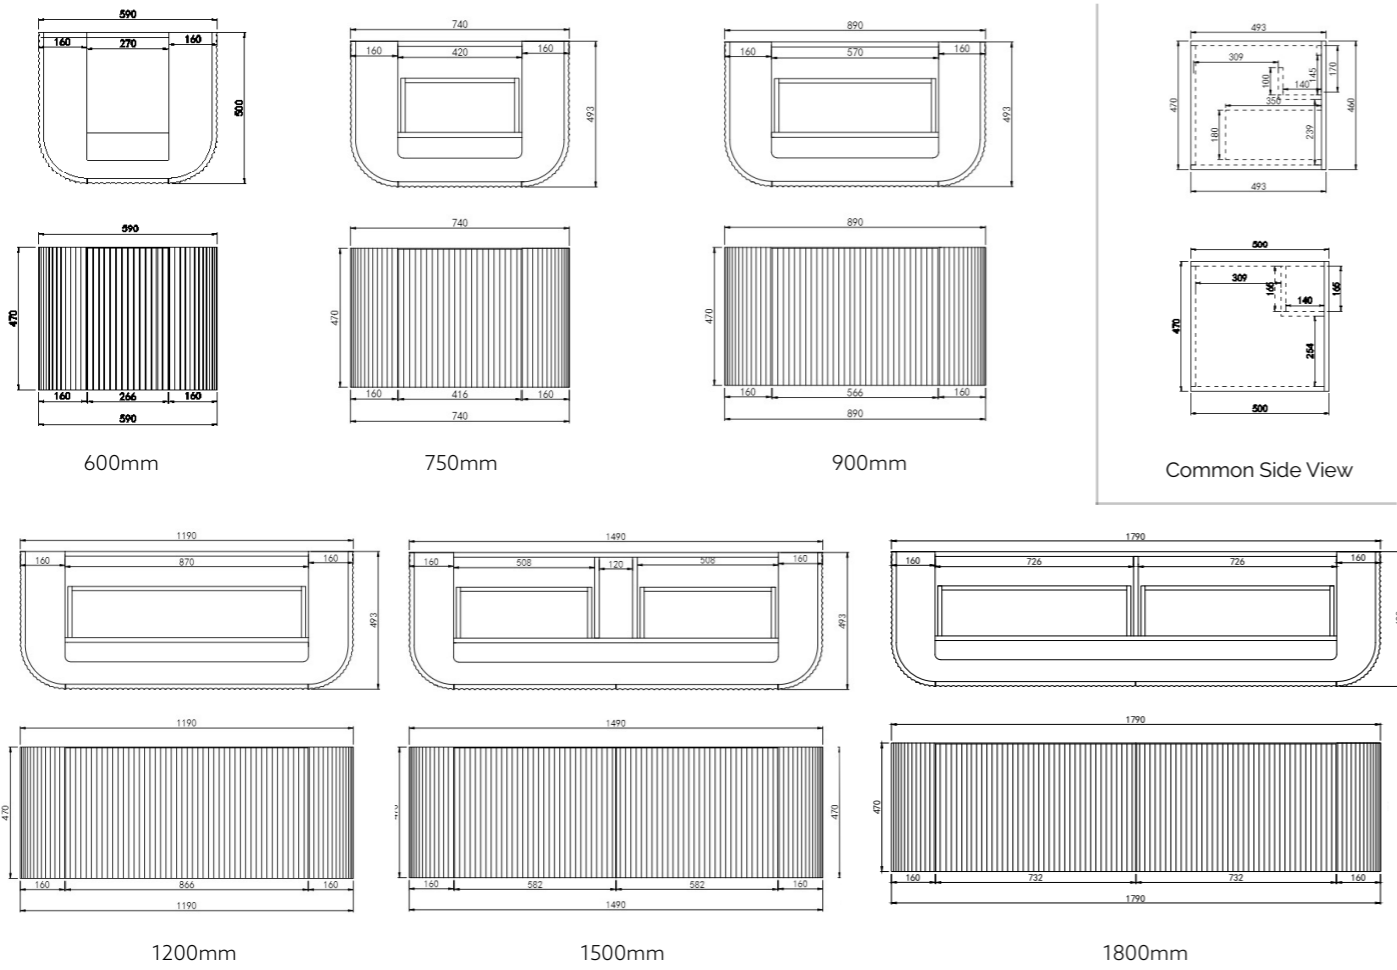

AVALON

BELLEVUE Ensuite

BELLEVUE

BRONTE