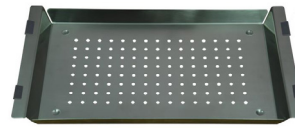

CLS455
555*455*200mm
\$220

Wall Brackets

SL-1
19*19mm/430*435mm
\$66

Grate

SR-1
8*8mm/450*380mm
\$77

Sink

CLS455
555*455*200mm
\$220

Free Standing Legs

SL-4
12*12mm/430*575mm
\$275

Sink

CLS600
600*500*200mm
\$220

PVC Kitchenette

304 Stainless Steel
Round Waste

PVC Kitchenette Cabinet with Stainless
Sink

PVC Poly White

KM1248
1180*485*900mm
\$1,089

Parts

Sink Rack

PKSR
453*380*8mm
\$85

Sink Trey

PKST
435*250*30mm
\$97

Chopping Board

PKSCB
426*280*25mm
\$61

Sink Basket