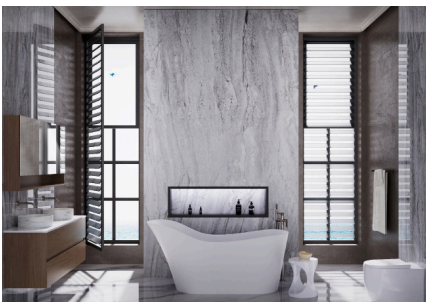

2020

Australian Leading Bathroom Industry

The year 2020 witnessed the emergence of Poseidon as a beacon of innovation and quality in bathroom products. Fueled by a growing team and increasing demand for superior solutions, Poseidon curated a comprehensive portfolio of premium products. From toilets and bathtubs to vanities and kitchen sinks, Poseidon catered to evolving consumer lifestyles. With a focus on reliability and excellence, Poseidon solidified its position as a trusted industry leader through partnerships with over 300 offline retailers.