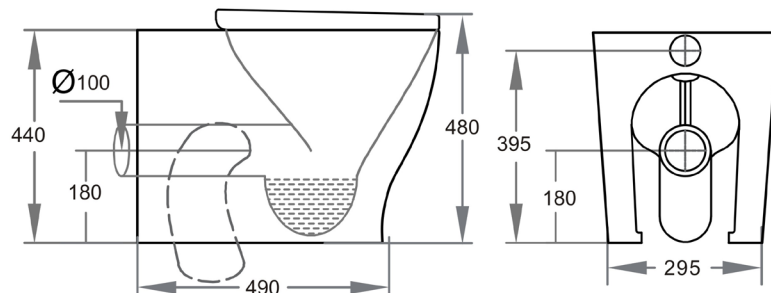

Zues Wall Faced Floor Toilet

KDK108

Code KDK108

Features Rimless Tornado Flush Pan
Easy Height
4.5/3 Liters Dual Flush
Size: 585*360*455mm
Trap-100: 100-150mm (Supplied)
UF Slim Seat SC1064 (Supplied)

Optional Trap-60: 60-90mm
JT43: 150-185mm
P-Trap (K212): 180mm

Scan to view online

Dimensions are approximate. Information provided in this specification is representative of the actual products available at the time of printing