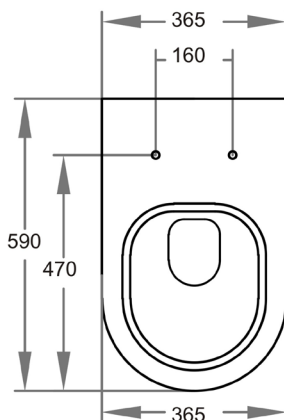

Zues Wall Faced Floor Toilet

KDK108

Code KDK108

Features Rimless Tornado Flush Pan
Easy Height
4.5/3 Liters Dual Flush
Size: 585*360*455mm
Trap-100: 100-150mm (Supplied)
UF Slim Seat SC1064 (Supplied)

Optional Trap-60: 60-90mm
JT43: 150-185mm
P-Trap (K212): 180mm

Scan to view online

Dimensions are approximate. Information provided in this specification is representative of the actual products available at the time of printing