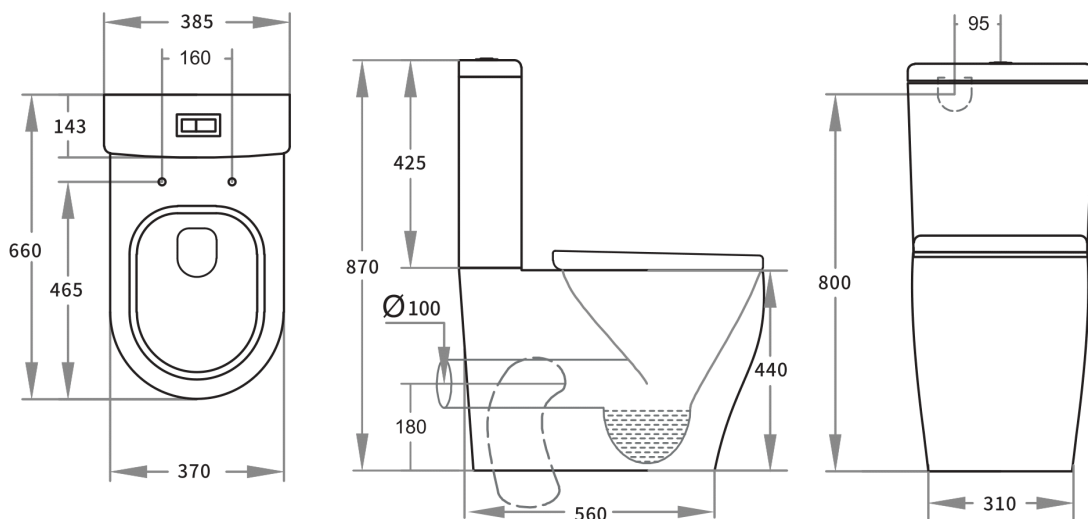

Zues Rimless Tornado Toilet Suite

KDK028

Code KDK028 - Suite
KDK028C - Cistern
KDK028P - Pan

Features Back/Left and Right Bottom Inlet Cistern
Rimless Tornado Flush Pan
Easy Height
4.5/3 Liters Dual Flush
Size: 655*380*870mm
Trap-100: 100-200mm (Supplied)
UF Slim Seat SC1064(Supplied)

Optional Trap-60: 60-140mm
JT43: 150-245mm
P-Trap (K212): 180mm
UF Standard Seat SC803
Geberit Cistern: KDK028C-G

Warranty 10 Years Replacement on Ceramic (Pans and Cisterns).
1 Year Replacement on Parts which include toilet seat covers, flush pipes and buttons.
3 Years Replacement on inlet or outlet valves.
Terms and conditions applied

Scan to view online

Dimensions are approximate. Information provided in this specification is representative of the actual products available at the time of printing